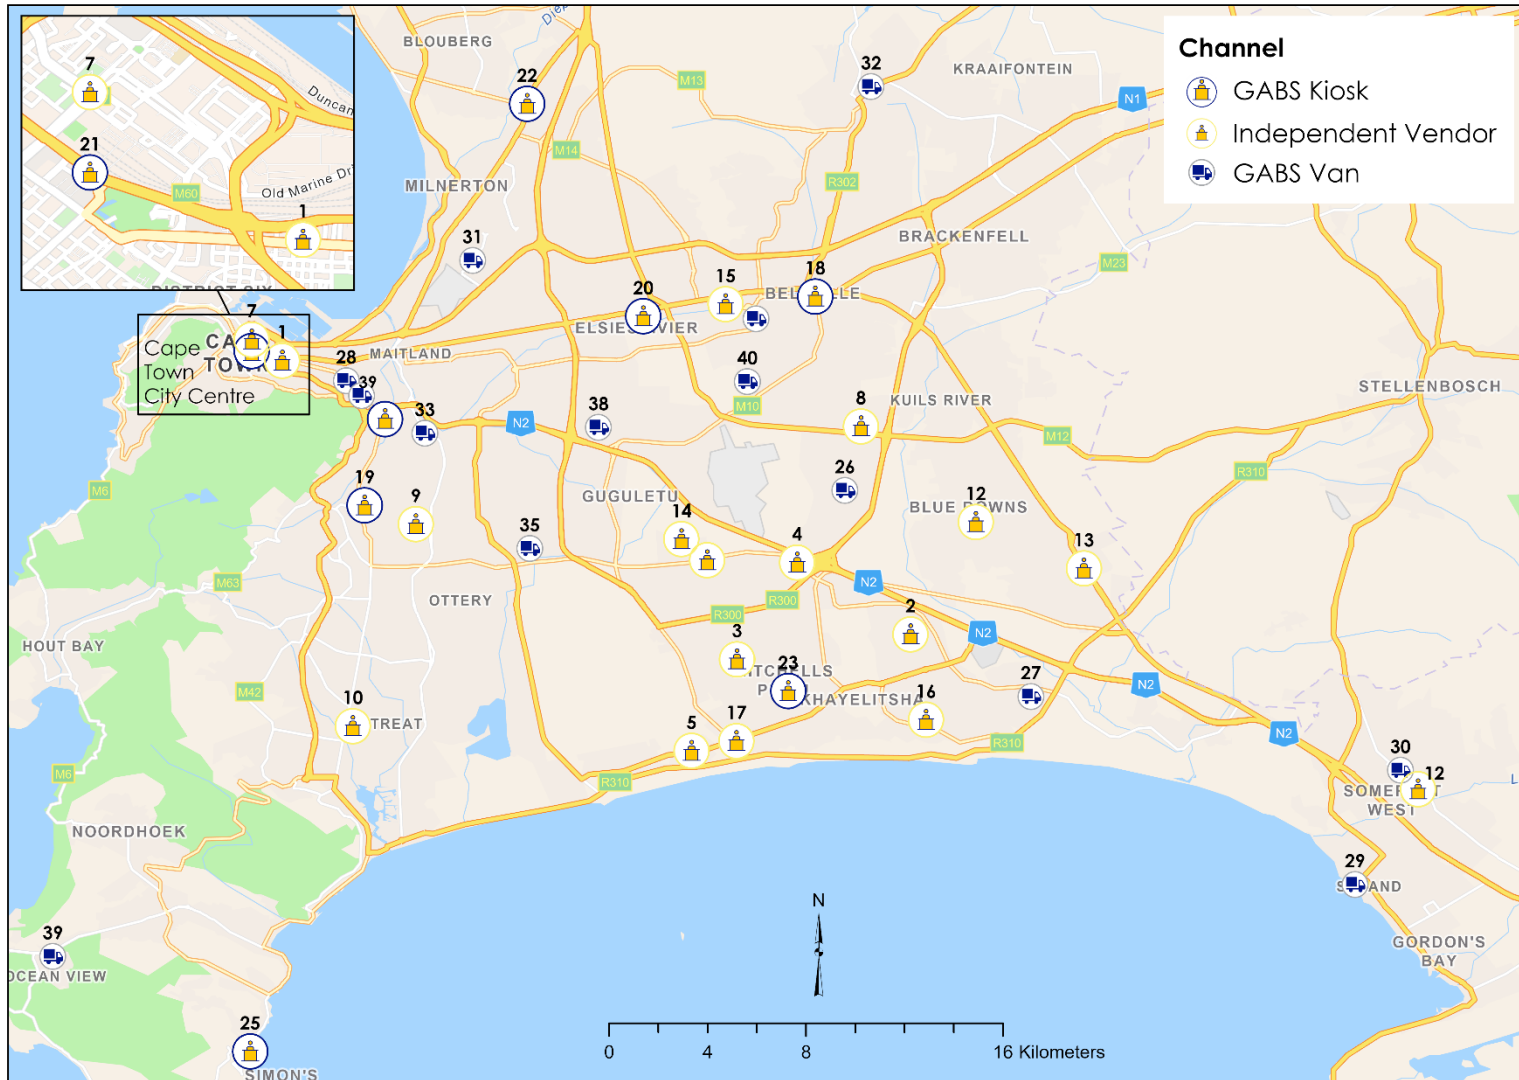

Where can I get my Gold Card and FREE travel voucher?

See the below table for full address details of a Golden Arrow kiosk, van or independent vendor near you.

Independent Vendors			
No.	Name	Location	Address
1	Bingo Take Aways	Woodstock	75 Sir Lowry Rd, Woodstock, Cape Town, 8001
2	BP Khayelitsha	Khayelitsha	Cnr Sulani Dr and Bonga Dr, Khayelitsha, Cape Town, 7784
3	BP Mitchells Plain	Mitchells Plain	Cnr of Lavender Rd and Eisleben Rd, Mitchells Plain, 7780
4	Caltex Phambili Service Station	Philippi	1 Hammer Rd, Philippi, Cape Town, 7750
5	Caltex Seaview Service Station	Strandfontein (Bay View)	Cnr Spine Rd and Capri Way, San Remo, Cape Town, 7798
6	Caltex Top Spot Service Station	Phillipi	Cnr New Eisleben Rd and Govan Mbeki Rd, Philippi, Cape Town, 7750
7	Dis-Chem Pharmacy Culemborg	Cape Town City Centre	St Georges Mall, The Heriat, Cape Town, 8000
8	Engen Belstar Service Station	Belhar	Belhar Dr, Belhar, Cape Town, 7493
9	Engen Regal Convenience Centre	Claremont	Cnr Garfield Rd and Chichester Rd, Claremont, Cape Town, 7708
10	Engen Saw Mill Service Station	Retreat	Joe Marks Blvd, Retreat, Cape Town, 7800
11	Mojo Cosmetics	Somerset West	Shop 3, Victoria Building, Church Way, Somerset West, 7130
12	Sasol Hindle Road	Shoprite Blue Downs	Cnr Hindle Rd and Eerste Rivier Way, Eerste River, 7100
13	Shell Eerste Rivier	Eerste Rivier	1 Plein St, Main Rd, Cape Town, 7100
14	Shell Nyanga	Nyanga	Cnr Emms Dr and Terminus Rd, Nyanga, Cape Town, 7755